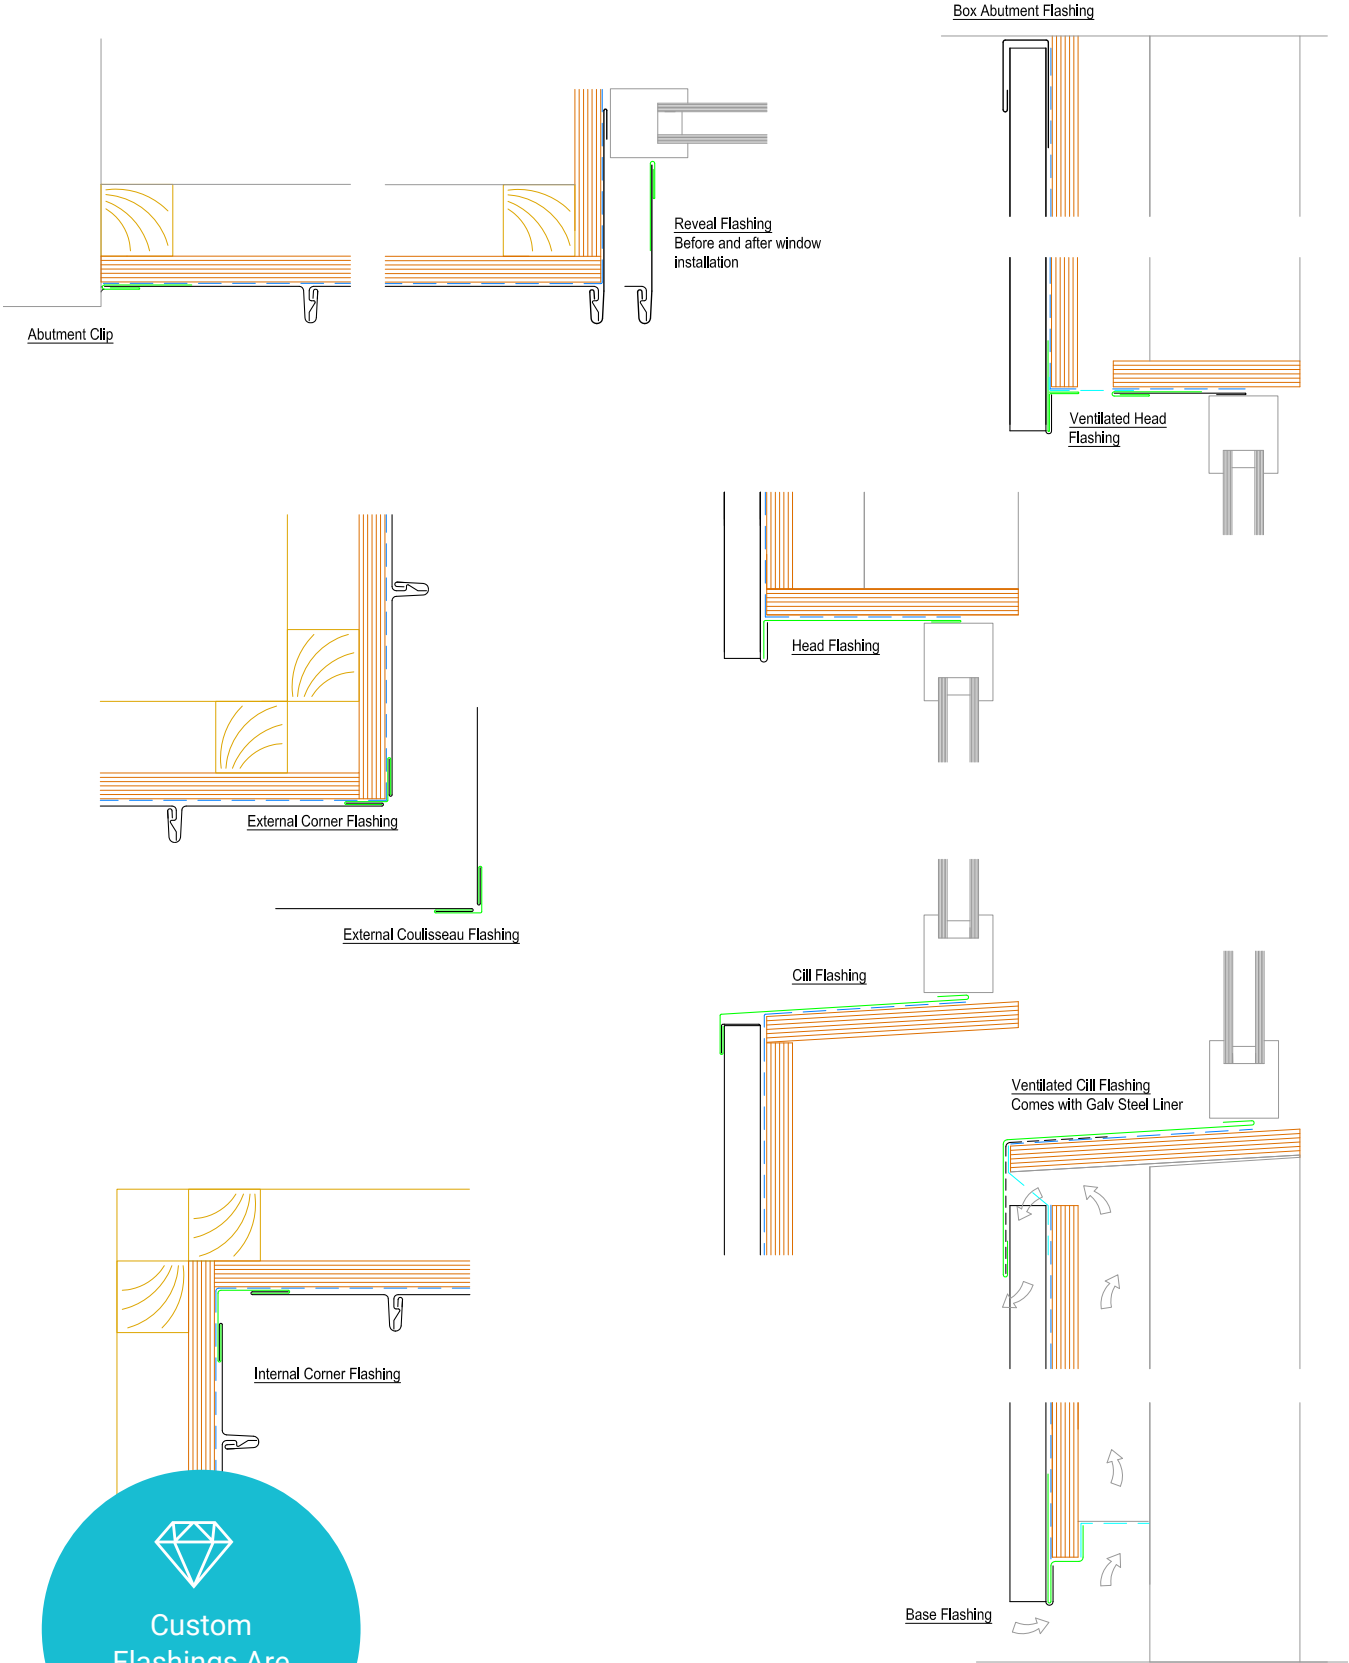

Roof Flashings Details

Duo Ridge Flashing
Comes with Galv Steel Liner
and requires 2 metres of Vented
Filler per metre of flashing

Eaves Flashing
Comes with GreenCoat liner

Mono Ridge Flashing
Comes with Galv Steel Liner
and requires 1 metre of Vented
Filler per metre of flashing

Custom
Flashings Are
Available

Wall Flashings Details

 Custom
 Flashings Are
 Available