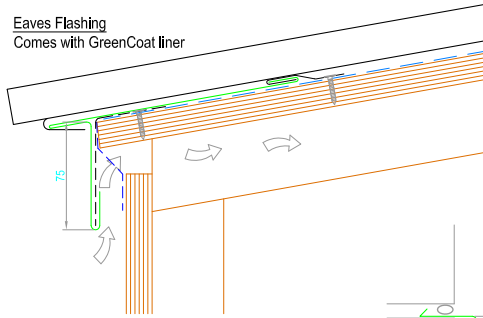

Roof Flashings Details

Duo Ridge Flashing
Comes with Galv Steel Liner
and requires 2 metres of Vented
Filler per metre of flashing

Eaves Flashing
Comes with GreenCoat liner

Mono Ridge Flashing
Comes with Galv Steel Liner
and requires 1 metre of Vented
Filler per metre of flashing

Custom
Flashings Are
Available

Wall Flashings Details

 Custom
 Flashings Are
 Available