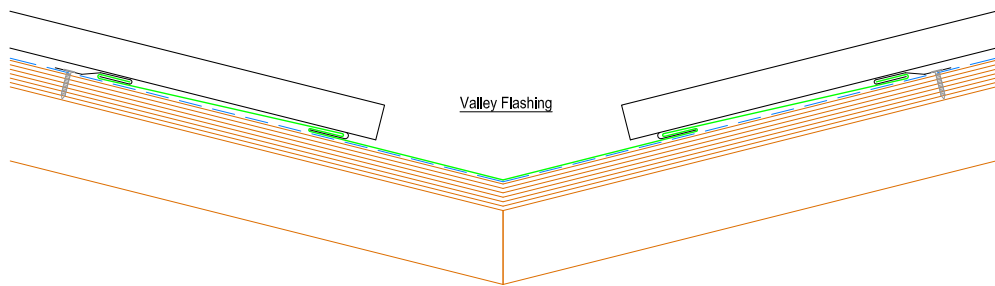

Roof Flashings Details

Duo Ridge Flashing
Comes with Galv Steel Liner
and requires 2 metres of Vented
Filler per metre of flashing

Eaves Flashing
Comes with GreenCoat liner

Mono Ridge Flashing
Comes with Galv Steel Liner
and requires 1 metre of Vented
Filler per metre of flashing

Custom
Flashings Are
Available

Wall Flashings Details

 Custom
 Flashings Are
 Available