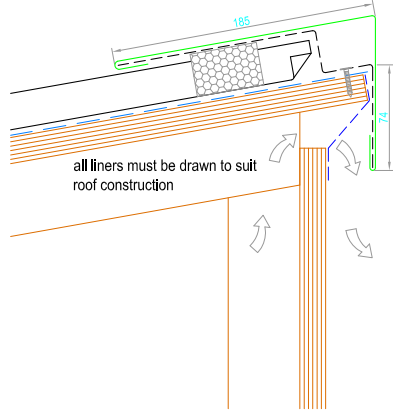

Roof Flashings Details

Duo Ridge Flashing
Comes with Galv Steel Liner
and requires 2 metres of Vented
Filler per metre of flashing

Eaves Flashing
Comes with GreenCoat liner

Mono Ridge Flashing
Comes with Galv Steel Liner
and requires 1 metre of Vented
Filler per metre of flashing

Custom
Flashings Are
Available

Wall Flashings Details

 Custom
 Flashings Are
 Available