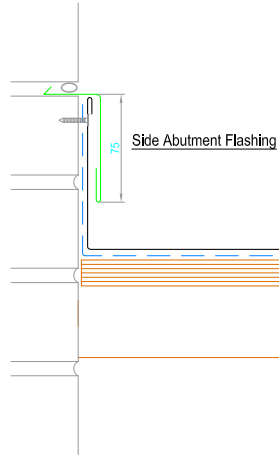

Roof Flashings Details

Duo Ridge Flashing
Comes with Galv Steel Liner
and requires 2 metres of Vented
Filler per metre of flashing

Eaves Flashing
Comes with GreenCoat liner

Mono Ridge Flashing
Comes with Galv Steel Liner
and requires 1 metre of Vented
Filler per metre of flashing

Custom
Flashings Are
Available

Wall Flashings Details

 Custom
 Flashings Are
 Available