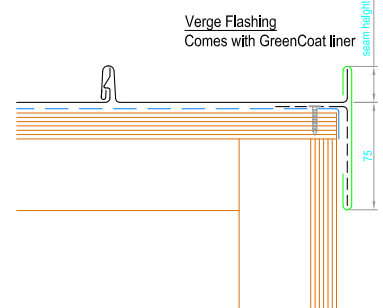

Roof Flashings Details

Duo Ridge Flashing
Comes with Galv Steel Liner
and requires 2 metres of Vented
Filler per metre of flashing

Eaves Flashing
Comes with GreenCoat liner

Mono Ridge Flashing
Comes with Galv Steel Liner
and requires 1 metre of Vented
Filler per metre of flashing