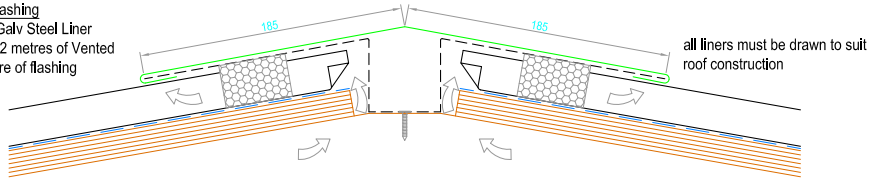

Roof Flashings Details

Duo Ridge Flashing
Comes with Galv Steel Liner
and requires 2 metres of Vented
Filler per metre of flashing

Eaves Flashing
Comes with GreenCoat liner

Mono Ridge Flashing
Comes with Galv Steel Liner
and requires 1 metre of Vented
Filler per metre of flashing