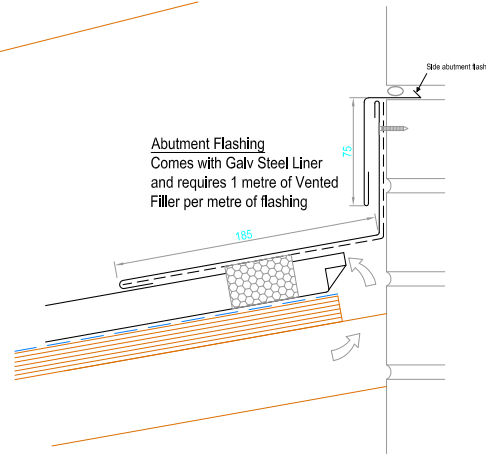

Roof Flashings Details

Duo Ridge Flashing
Comes with Galv Steel Liner
and requires 2 metres of Vented
Filler per metre of flashing

Eaves Flashing
Comes with GreenCoat liner

Mono Ridge Flashing
Comes with Galv Steel Liner
and requires 1 metre of Vented
Filler per metre of flashing

Custom
Flashings Are
Available

Wall Flashings Details

 Custom
 Flashings Are
 Available