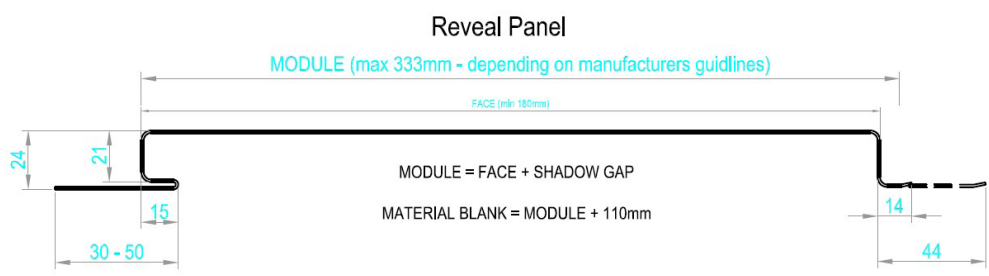

Reveal Panel Order Form

Panel Ref.	Face	Shadow Gap	Length	Closed Ends	Quantity
Example Ref A		4500	42