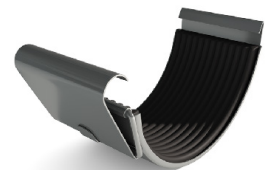

Greenline Gutter Components

16

17

9

8

12,13,14

11

2

15

18

10

Greenline Gutters Order Form

Greenline Gutter System Components

Product #	Component	Quantity
1	Half round gutter 125mm x 2400mm	
2	Half round gutter fascia bracket	
3	Half round gutter rafter bracket	
4	Half round gutter internal corner	
5	Half round gutter external corner	
6	Internal Corner - Custom Angle	
7	External corner - Custom Angle	
8	Half round gutter stop ends	
9	Half round gutter drop outlet	
10	Half round gutter joint	
11	Round Pipe 60 deg bend	
12	Round rainwater pipe 90mm x 500mm	
13	Round rainwater pipe 90mm x 1000mm	
14	Round rainwater pipe 90mm x 2400mm	
15	Round pipe bracket	
16	Round pipe Y-Branch	
17	Round pipe water diverter	
18	Round pipe shoe	
19	Rainwater pipe hopper	

Metal/Finishes

0.6mm Greenline
Mountain Grey
Nordic Night Black
Metallic Dark Silver
Cottage Red
Tile Red
Metallic Copper

Customer Name	Project Ref.	Sheet No.	Date